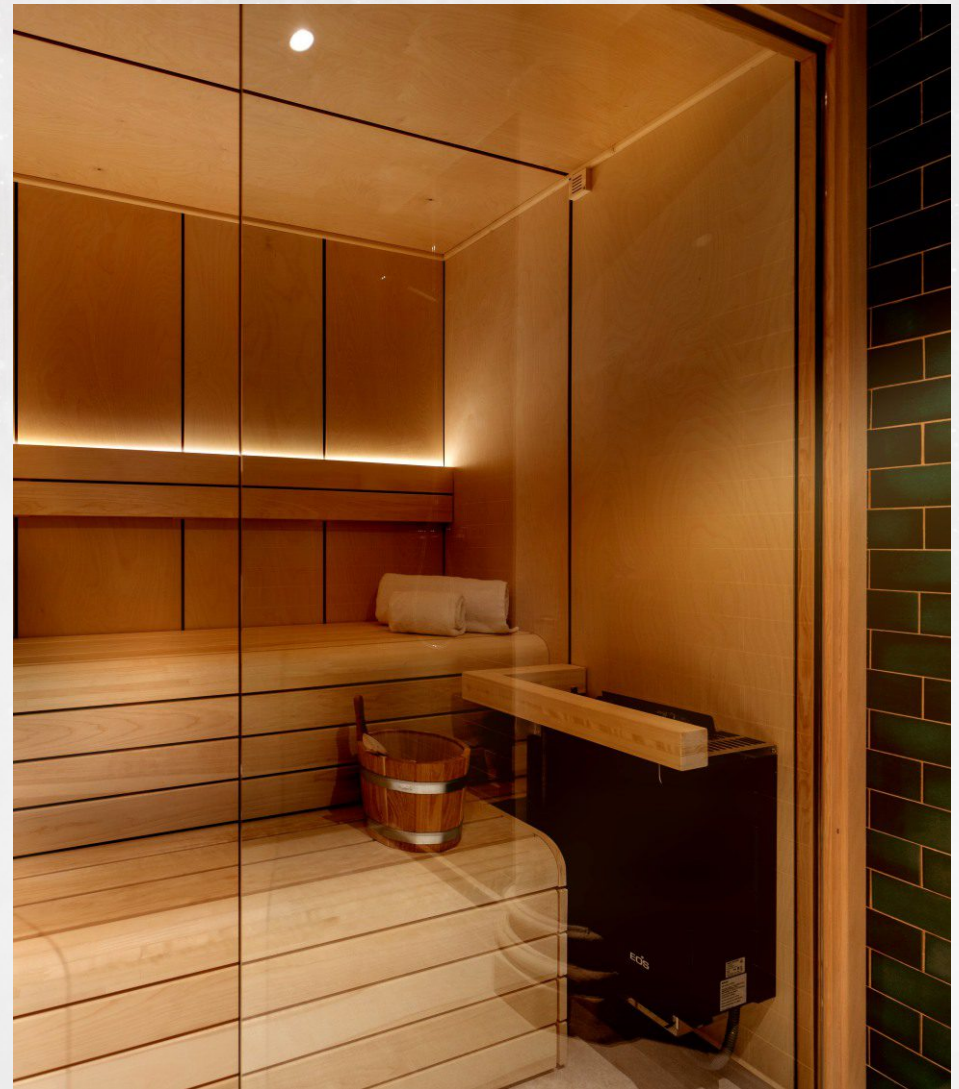

## HANDLES

- Two types of handles:
  - Wood - wood;
  - Wood - metal.
- Handles are made of durable beech wood, which is particularly well suited to saunas as it becomes even more durable when exposed to moisture.
- Possibility to individually choose the position of the handle.

## TECHNICAL CHARACTERISTICS AND ADVANTAGES OF HINGES

- Scandinavian aesthetics and minimalism.
- Quick and easy mounting.
- Swing in both directions.
- Pretty design: screws hidden by covers.
- Adjustable door opening angle - 90°, 180° or any other non-standard angle.
- Self-closing from 15° angle.
- Chrome or black.