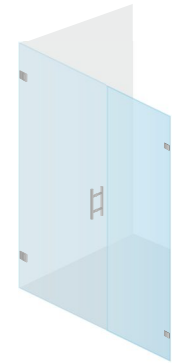

The width of the niche within the range (mm)	Height (mm)	
900-1200	2000	- Maximum height – 2200 mm. - Standard door width – 700mm, maximum – 1000 mm. - Custom width door dimensions must be specified when ordering. - Glass panels are made of 8 mm tempered safety glass. - The glass can be clear, tinted brown or grey, satin. - Sauna fittings can be of chrome or black colour.
1200-1500		
1500-1800		
1800-2100