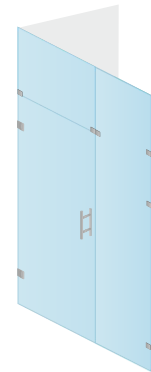

The width of the niche within the range (mm)	Height (mm)	
900-1200	2200 - 2500	- Maximum height – 2200 mm. - Standard door width – 700mm, maximum – 1000 mm. - Custom width door dimensions must be specified when ordering. - Glass panels are made of 8 mm tempered safety glass. - The glass can be clear, tinted brown or grey, satin. - Sauna fittings can be of chrome or black colour.
1200-1500		
1500-1800		
1800-2100