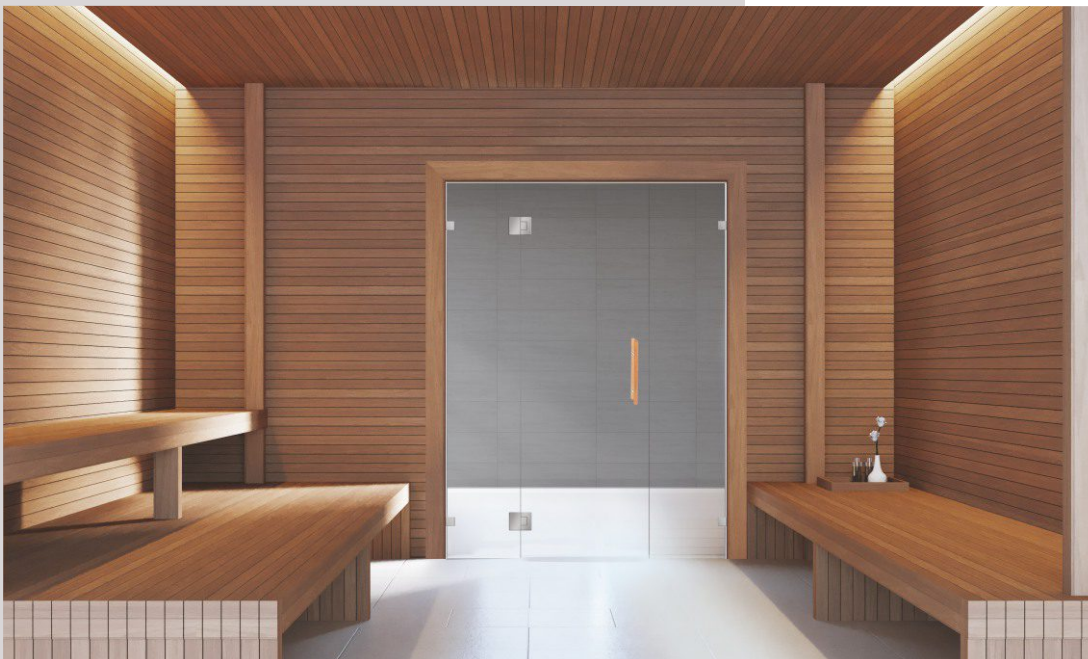

## GLASS DOOR S1

Niche width (mm)	Height (mm)	
600	2000	<ul style="list-style-type: none"> <li>Maximum height - 2200mm.</li> <li>Standard door width - 700mm, maximum - 1000 mm.</li> <li>Custom width door dimensions must be specified when ordering.</li> <li>Glass panels are made of 8 mm tempered safety glass.</li> <li>The glass can be clear, tinted brown or grey, satin.</li> <li>Sauna fittings can be of chrome or black colour.</li> </ul>
700		
800		
900		
1000		
Custom dimensions in the range of 600...1000		

### Glass door with a stable wall panel S2

The width of the niche within the range (mm)	Height (mm)	
900-1200	2000	<ul style="list-style-type: none"> <li>Maximum height – 2200 mm.</li> <li>Standard door width – 700mm, maximum – 1000 mm.</li> <li>Custom width door dimensions must be specified when ordering.</li> <li>Glass panels are made of 8 mm tempered safety glass.</li> <li>The glass can be clear, tinted brown or grey, satin.</li> <li>Sauna fittings can be of chrome or black colour.</li> </ul>
1200-1500		
1500-1800		
1800-2100		