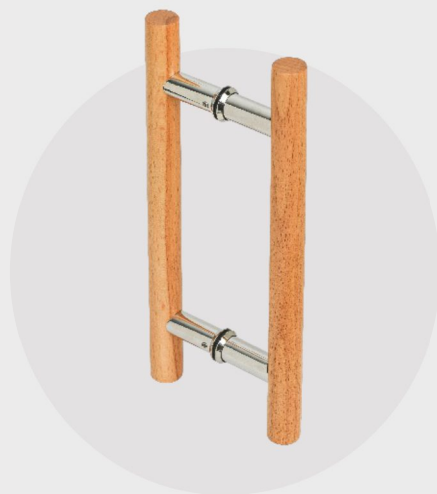

### An extra sidewall for SAUNAS

The width of the niche within the range (mm)	Height (mm)	
600-800	2000	<ul style="list-style-type: none"><li>▪ The maximum sidewall height is 2500 mm.</li><li>▪ Glass panels are made of 8 mm tempered safety glass.</li><li>▪ The glass can be clear, tinted brown or grey, satin.</li></ul>
801-1100		
1100-1300		

## HANDLES

- Two types of handles:
  - Wood - wood;
  - Wood - metal.
- Handles are made of durable beech wood, which is particularly well suited to saunas as it becomes even more durable when exposed to moisture.
- Possibility to individually choose the position of the handle.

## TECHNICAL CHARACTERISTICS AND ADVANTAGES OF HINGES

- Scandinavian aesthetics and minimalism.
- Quick and easy mounting.
- Swing in both directions.
- Pretty design: screws hidden by covers.
- Adjustable door opening angle - 90°, 180° or any other non-standard angle.
- Self-closing from 15° angle.
- Chrome or black.