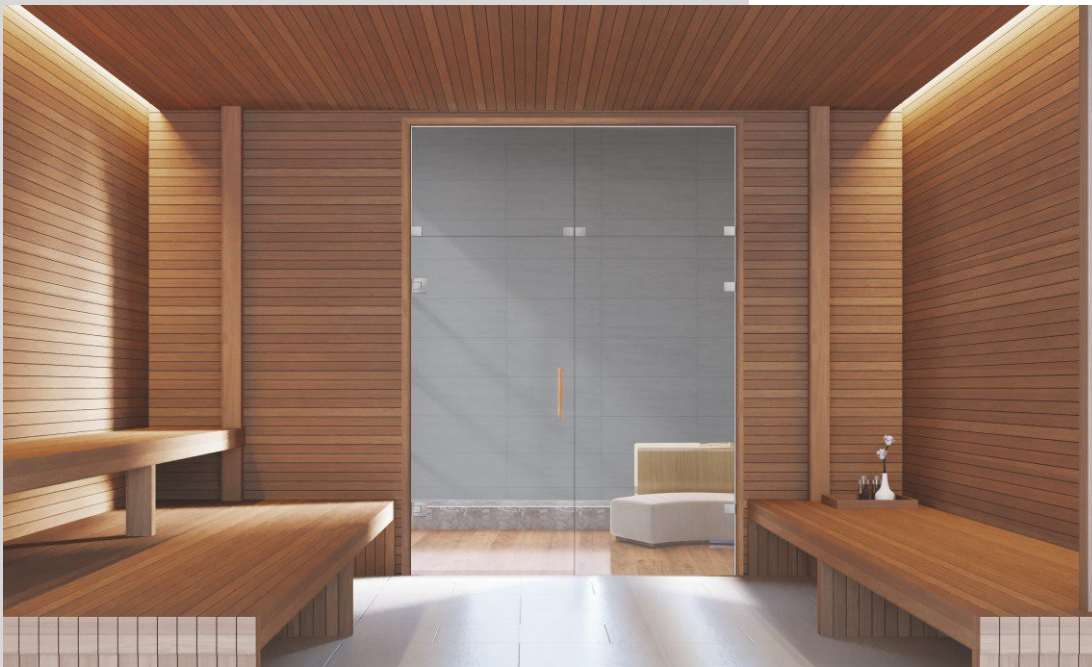

### Glass door with a stable wall panel S2

The width of the niche within the range (mm)	Height (mm)	
900-1200	2000	<ul style="list-style-type: none"> <li>Maximum height – 2200 mm.</li> <li>Standard door width – 700mm, maximum – 1000 mm.</li> <li>Custom width door dimensions must be specified when ordering.</li> <li>Glass panels are made of 8 mm tempered safety glass.</li> <li>The glass can be clear, tinted brown or grey, satin.</li> <li>Sauna fittings can be of chrome or black colour.</li> </ul>
1200-1500		
1500-1800		
1800-2100		

### Glass door with 2 stable wall panels S3

The width of the niche within the range (mm)	Height (mm)	
1200-1500	2000	<ul style="list-style-type: none"> <li>Maximum height – 2200 mm.</li> <li>Standard door width – 700mm, maximum – 1000 mm.</li> <li>Custom width door dimensions must be specified when ordering.</li> <li>Glass panels are made of 8 mm tempered safety glass.</li> <li>The glass can be clear, tinted brown or grey, satin.</li> <li>Sauna fittings can be of chrome or black colour.</li> </ul>
1500-1800		
1800-2100		
2100-2400		
2400-2700		