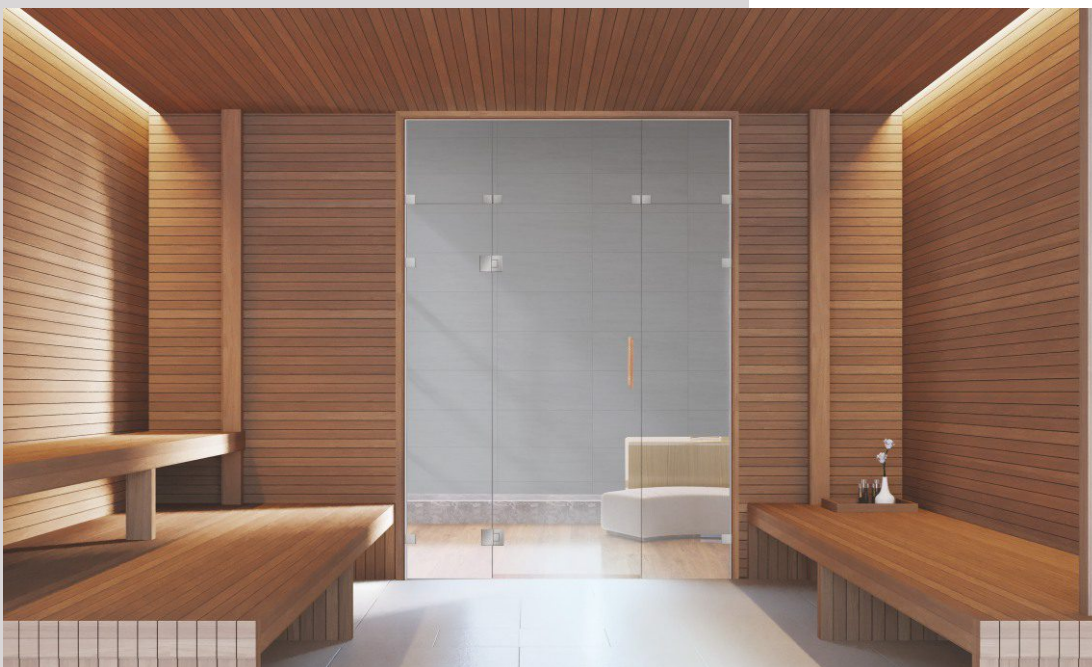

Glass door with 2 stable wall panels and a transom window S5