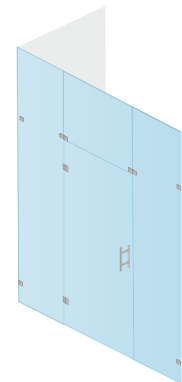

Glass door with a stable wall panel sheet and a transom window S4

The width of the niche within the range (mm)	Height (mm)	
900-1200	2200 - 2500	- Maximum height – 2200 mm. - Standard door width – 700mm, maximum – 1000 mm. - Custom width door dimensions must be specified when ordering. - Glass panels are made of 8 mm tempered safety glass. - The glass can be clear, tinted brown or grey, satin. - Sauna fittings can be of chrome or black colour.
1200-1500		
1500-1800		
1800-2100		

Glass door with 2 stable wall panels and a transom window S5

The width of the niche within the range (mm)	Height (mm)	
1200-1500	2200 - 2500	- Maximum height – 2200 mm. - Standard door width – 700mm, maximum – 1000 mm. - Custom width door dimensions must be specified when ordering. - Glass panels are made of 8 mm tempered safety glass. - The glass can be clear, tinted brown or grey, satin. - Sauna fittings can be of chrome or black colour.
1500-1800		
1800-2100		
2100-2400		
2400-2700