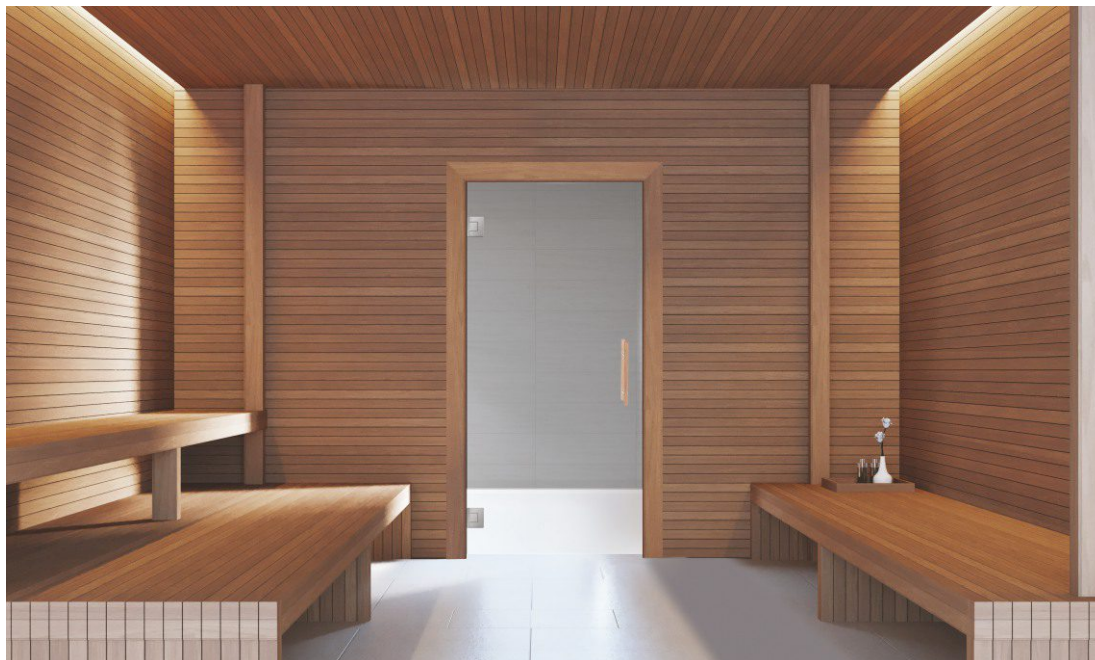

BRASTA RELAX GLASS SOLUTIONS FOR SAUNAS

TEMPERED
GLASS

UNIVERSAL DOOR HINGES WITH
THE ADJUSTABLE OPENING
ANGLE

2 TYPES OF HANDLES:
- CHROME + BEECH WOOD
- BEECH WOOD

8 MM
GLASS

AESTHETIC AND
HIGH QUALITY
DOOR HINGES

4 COLOURS:
TRANSPARENT, SATIN,
TINTED BROWN OR GREY

CHROME OR BLACK
FITTINGS

GLASS DOOR S1

Niche width (mm)	Height (mm)	
600	2000	- Maximum height - 2200mm. - Standard door width - 700mm, maximum - 1000 mm. - Custom width door dimensions must be specified when ordering. - Glass panels are made of 8 mm tempered safety glass. - The glass can be clear, tinted brown or grey, satin. - Sauna fittings can be of chrome or black colour.
700		
800		
900		
1000		
Custom dimensions in the range of 600...1000